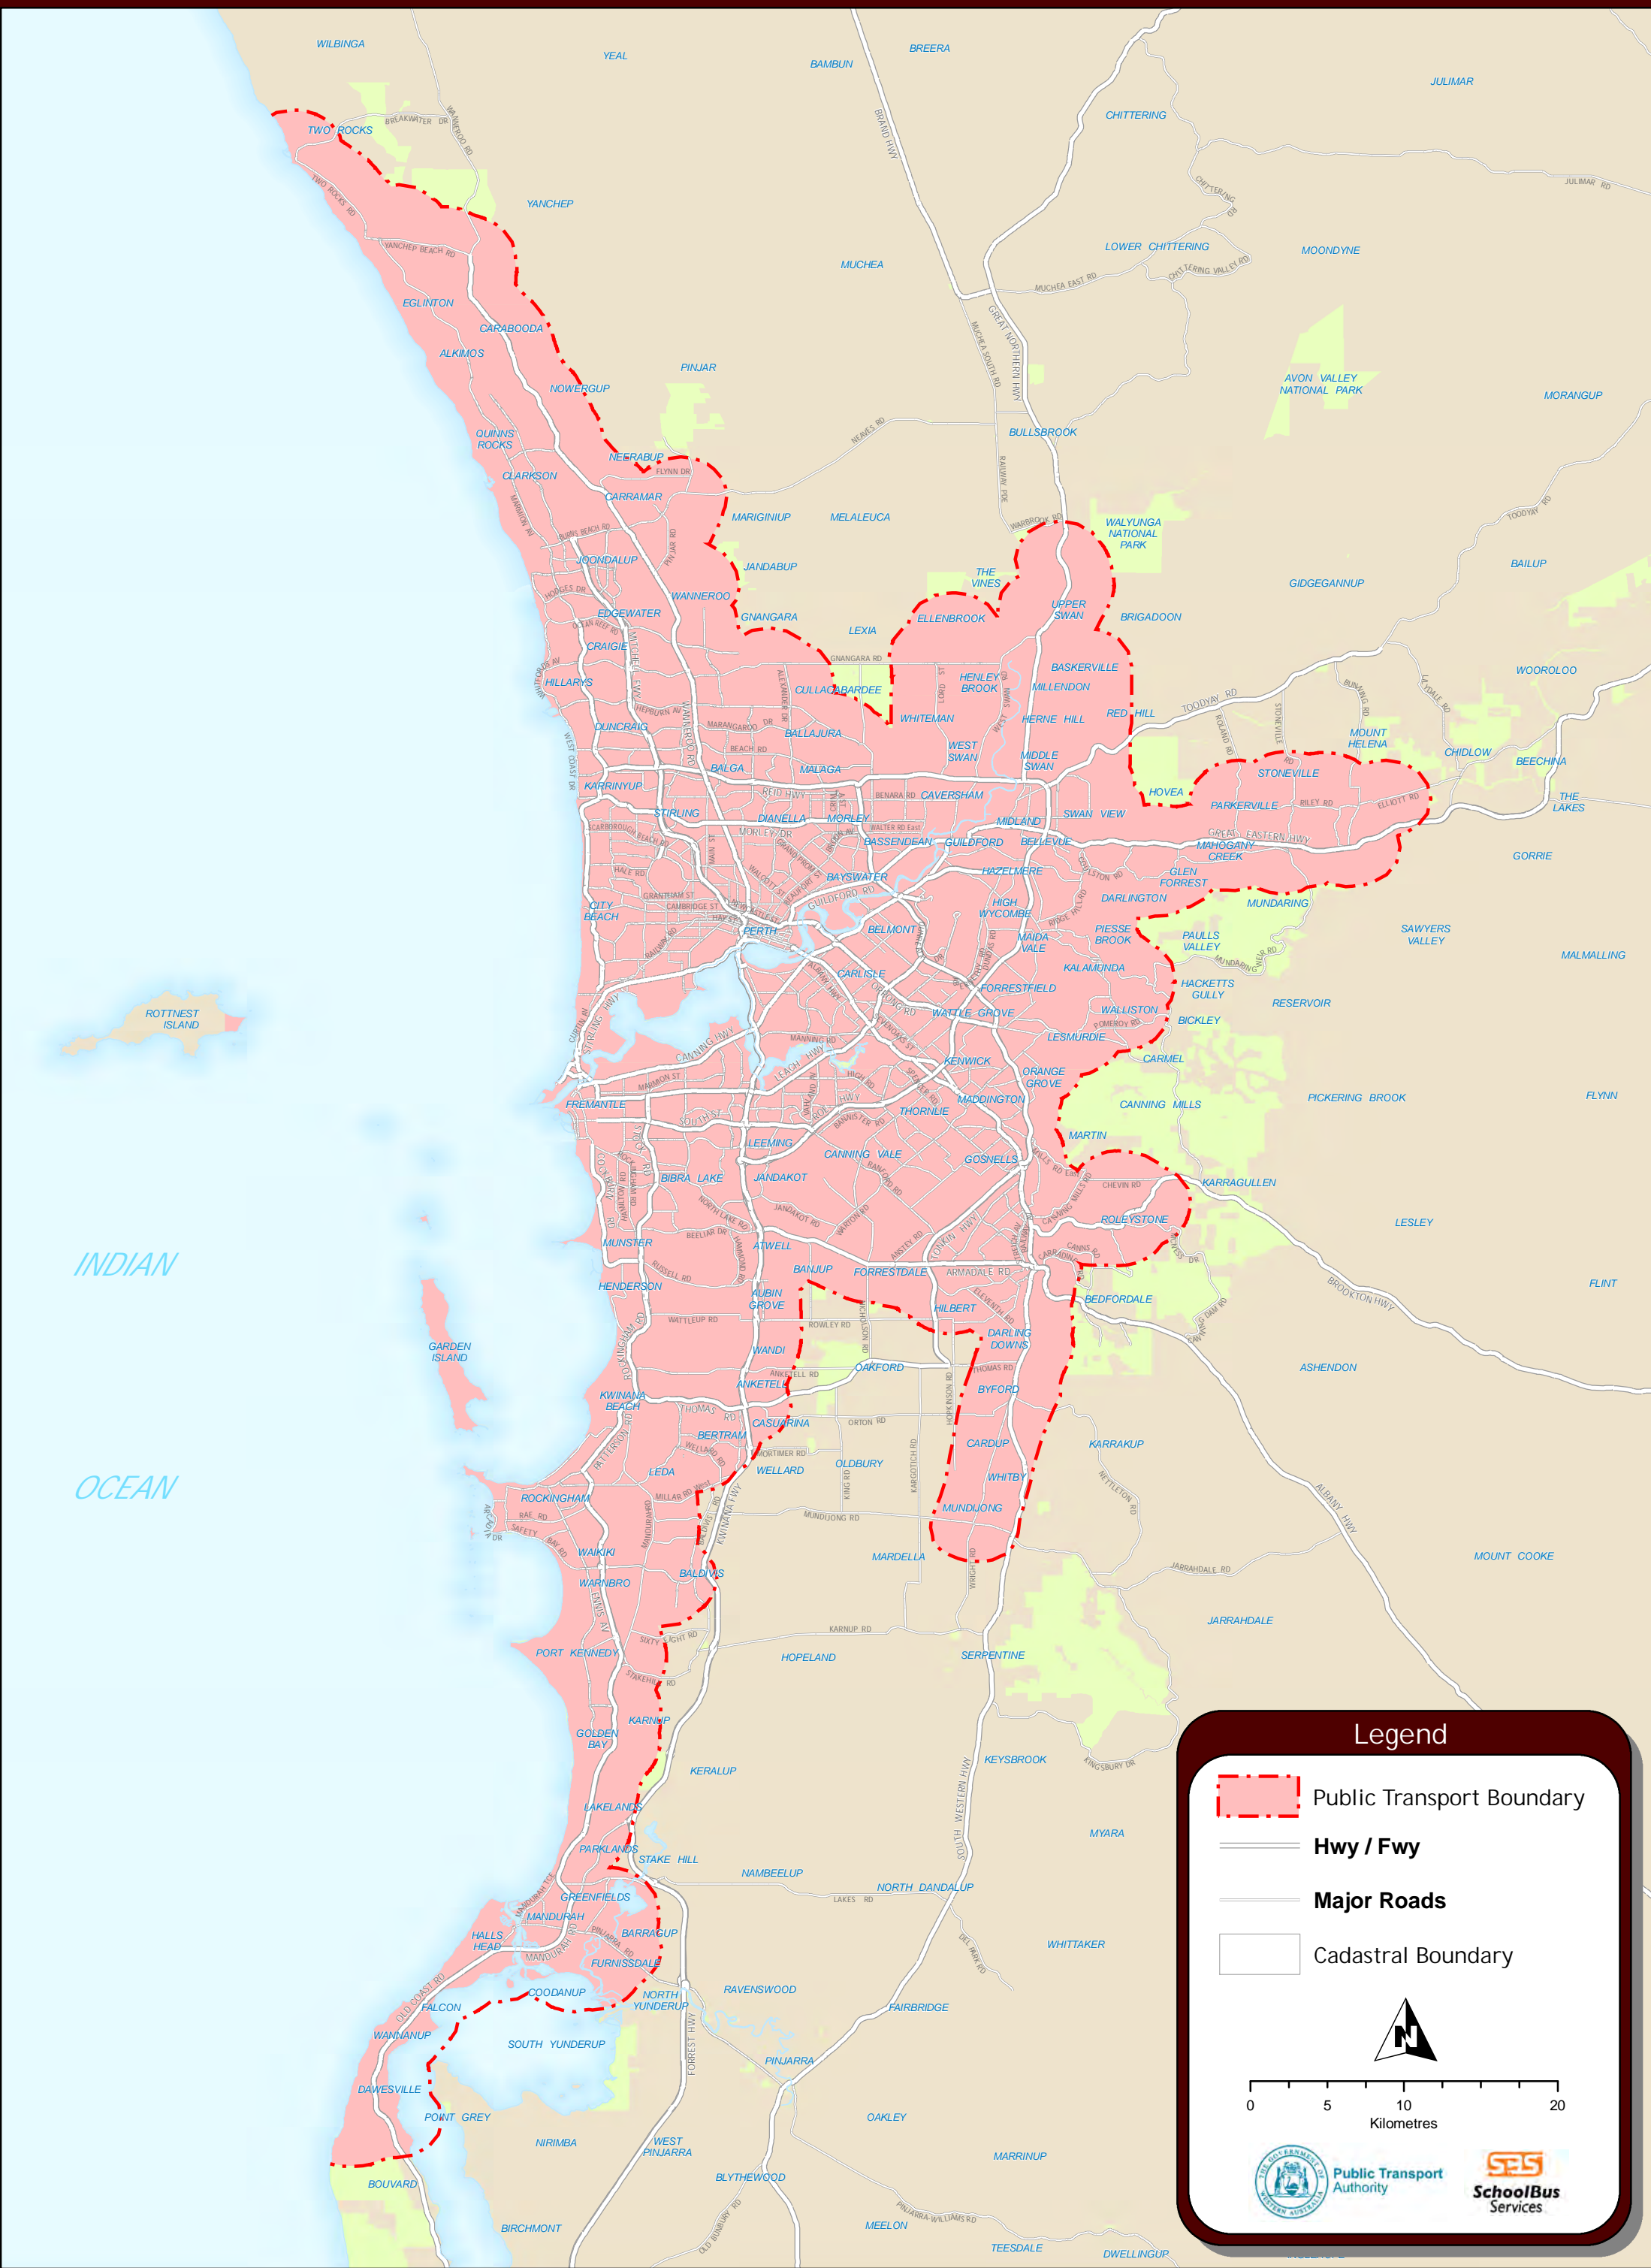

Perth Public Transport Area

Legend

-  Public Transport Boundary
-  Hwy / Fwy
-  Major Roads
-  Cadastral Boundary

0 5 10 20
Kilometres